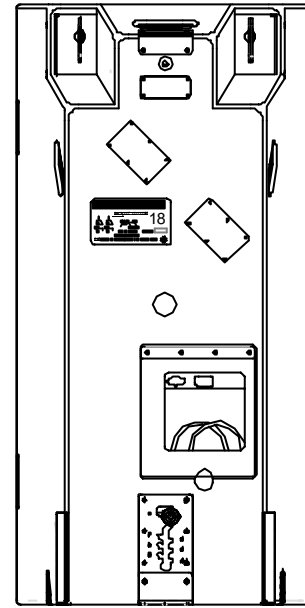

975mm
[3'-2 3/8"]

484mm
[1'-7 1/16"]

18°

510mm
[1'-8 1/16"]

624mm
[2'-0 9/16"]

Wheelboard, Cabinet Face

Wheelboard, End

All dimensions in mm and inches

Product: Resolution 18

Notes: