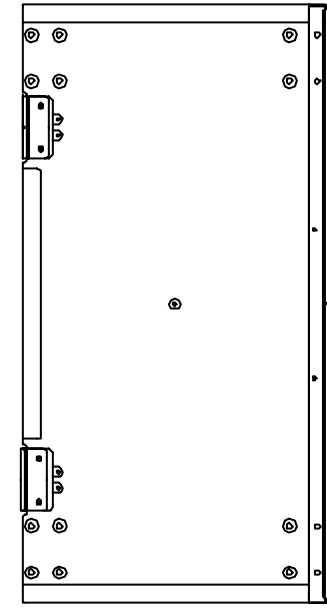

975mm
[3'-2 3/8"]

484mm
[1'-7 1/16"]

18°

510mm
[1'-8 1/16"]

624mm
[2'-0 9/16"]

Wheelboard, Cabinet Face

Wheelboard, End

All dimensions in mm and inches

Product: Resolution 18

Notes: