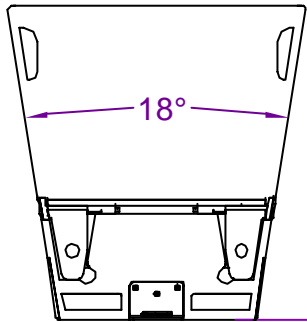

975mm
[3'-2 3/8"]

484mm
[1'-7 1/16"]

18°

510mm
[1'-8 1/16"]

624mm
[2'-0 9/16"]

Wheelboard, Cabinet Face

Wheelboard, End

All dimensions in mm and inches