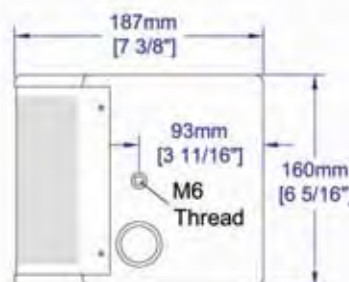

Driver Complement	Sensitivity (1W at 1m)	Power (rms)	Nominal Impedance
2 x 5" Loudspeakers	95 dB	60W	8Ω

Frequency Response: 170Hz - 16kHz
Weight: 3.4 kg (7.5 lbs)
Nominal Dispersion: 90° x 45°
Connectors: 2 x NL4 Speakon or Phoenix Installation Connector