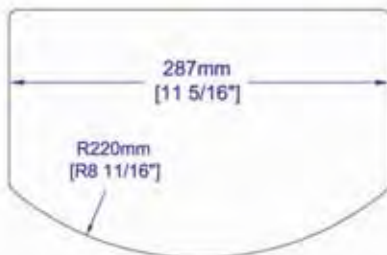

Driver Complement	Sensitivity (1W at 1m)	Power (rms)	Nominal Impedance
2 x 5" Loudspeakers	95 dB	60W	8Ω

Frequency Response: 170Hz - 16kHz
Weight: 3.4 kg (7.5 lbs)
Nominal Dispersion: 90° x 45°
Connectors: 2 x NL4 Speakon or Phoenix Installation Connector