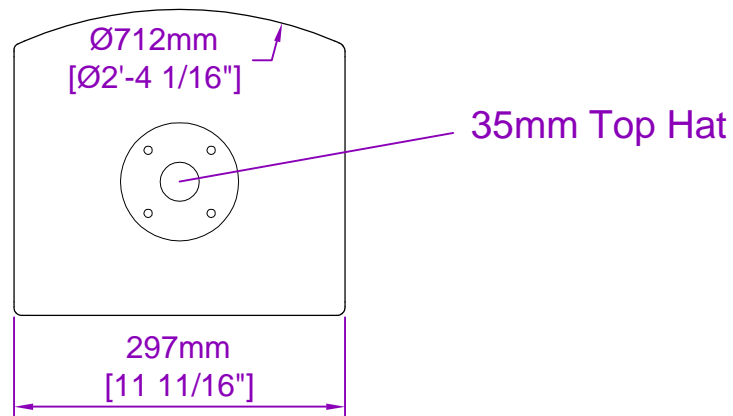

M6 attachment points for WME100 bracket

All dimensions in mm and inches

Copyright Funktion-One Research Ltd 04/09/2009 Last revised 04/09/2009

**FUNKTION-ONE**

Hoyle, Horsham Road, Beare Green, Dorking, Surrey, RH5 4PS, England